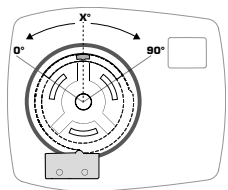

CRx_Accessories

CRA913
CRB912
CRC913

CRB916
CRC911

Mtrl.nnr: 98141103 • Rit.nnr: 9335 vers A • Rev. 2021-12-14

Series CRA913 **ON/OFF**

	0° - (90° - x°)	(90° - x°) - 90°
NO		
NC		
	X° = 45°	

Series **CRB913**