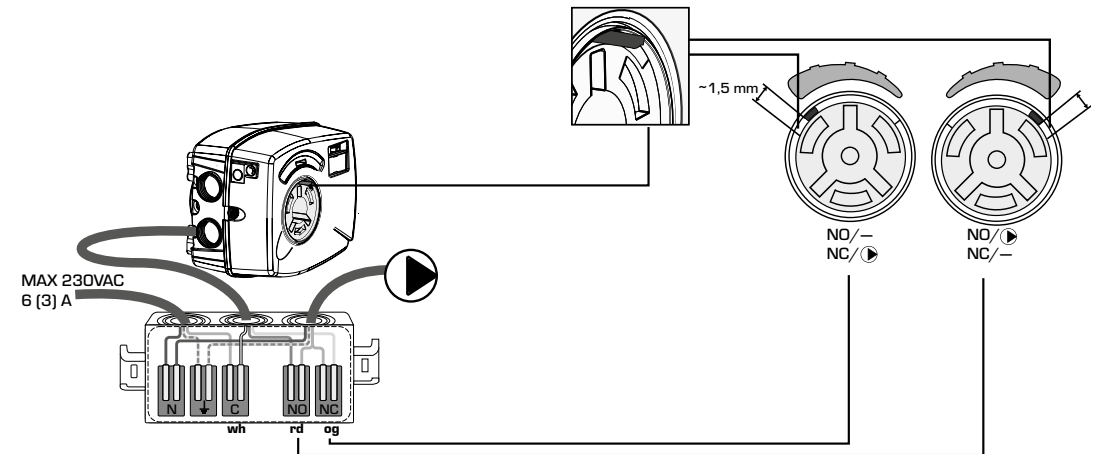

CRx_Accessories

CRA913
CRB912
CRC913

CRB916
CRC911

Mtrl.nnr: 98141103 • Rit.nnr: 9335 vers A • Rev. 2021-12-14

Series CRA913 **ON/OFF**

	0° - (90° - x°)	(90° - x°) - 90°
NO		
NC		
	X° = 45°	

Series **CRB913**