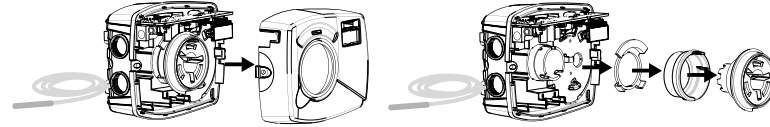

CRx_Accessories

CRA913
CRB912
CRC913

CRB916
CRC911

Mtrl.nnr: 98141103 • Rit.nnr: 9335 vers A • Rev. 2021-12-14

Series CRA913 **ON/OFF**

	0° - (90° - x°)	(90° - x°) - 90°
NO		
NC		
	X° = 45°	

Series **CRB913**

1

2

3

4

5

Series **CRB912**

1

2

Series **CRB916**

1

2

3

4

5

6

7