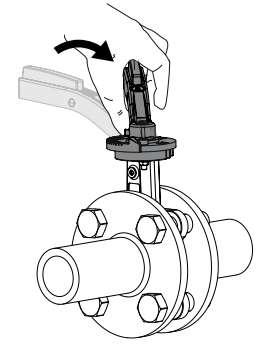

SERIES VBF100

Series VBF125

PED 2014/68/EU, article 4.3

Mtrl.nr: 98141045 • Ritn.nr: 8562 vers. A • Rev. 1910

1

i

360° ✓

-90°/90° ✓

**2**

**3**

**4**

**5**

1/2/3/4=50%  
5/6/7/8=100%

**6**

**i**

<http://www.esbe.eu/global/en/products/rotary-valves>