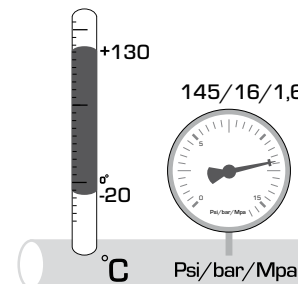

SERIES VBF100

Series VBF125

PED 2014/68/EU, article 4.3

Mtrl.nr: 98141045 • Ritn.nr: 8562 vers. A • Rev. 1910

1

i

360° ✓

-90°/90° ✓

**2**

**3**

**4**

**5**

1/2/3/4=50%  
5/6/7/8=100%

**6**

**i**

<http://www.esbe.eu/global/en/products/rotary-valves>