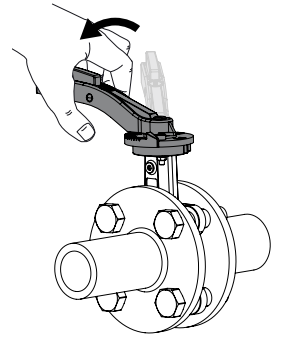

SERIES VBF100

Series VBF125

PED 2014/68/EU, article 4.3

Mtrl.nr: 98141045 • Ritn.nr: 8562 vers. A • Rev. 1910

1

i

360° ✓

-90°/90° ✓

**2**

**3**

**4**

**5**

1/2/3/4=50%  
5/6/7/8=100%

**6**

**i**

<http://www.esbe.eu/global/en/products/rotary-valves>