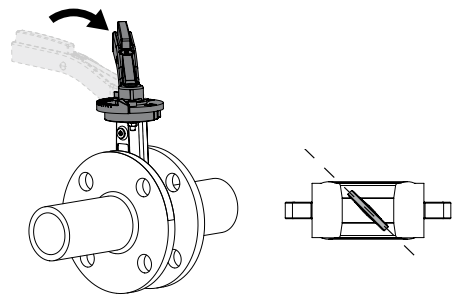

SERIES VBF100

Series VBF125

PED 2014/68/EU, article 4.3

Mtrl.nr: 98141045 • Ritn.nr: 8562 vers. A • Rev. 1910

1

i

360° ✓

-90°/90° ✓

**2**

**3**

**4**

**5**

1/2/3/4=50%  
5/6/7/8=100%

**6**

**i**

<http://www.esbe.eu/global/en/products/rotary-valves>