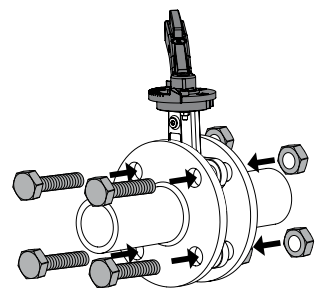

SERIES VBF100

Series VBF125

PED 2014/68/EU, article 4.3

Mtrl.nr: 98141045 • Ritn.nr: 8562 vers. A • Rev. 1910

1

i

360° ✓

-90°/90° ✓

**2**

**3**

**4**

**5**

1/2/3/4=50%  
5/6/7/8=100%

**6**

**i**

<http://www.esbe.eu/global/en/products/rotary-valves>