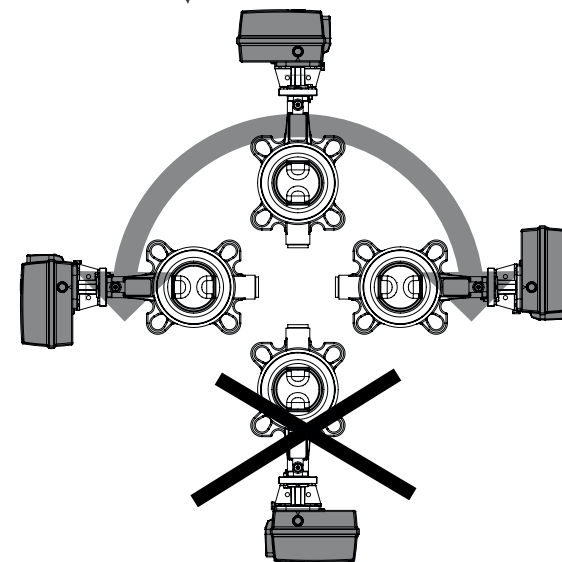

SERIES VBF100

Series VBF125

PED 2014/68/EU, article 4.3

Mtrl.nr: 98141045 • Ritn.nr: 8562 vers. A • Rev. 1910

1

i

360° ✓

-90°/90° ✓

**2**

**3**

**4**

**5**

1/2/3/4=50%  
5/6/7/8=100%

**6**

**i**

<http://www.esbe.eu/global/en/products/rotary-valves>