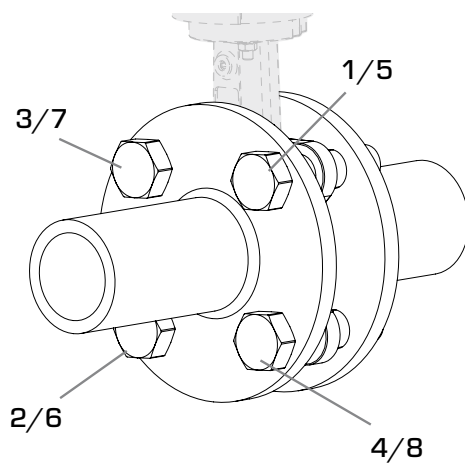

SERIES VBF100

Series VBF125

PED 2014/68/EU, article 4.3

Mtrl.nr: 98141045 • Ritn.nr: 8562 vers. A • Rev. 1910

1

i

360° ✓

-90°/90° ✓

**2**

**3**

**4**

**5**

1/2/3/4=50%  
5/6/7/8=100%

**6**

**i**

<http://www.esbe.eu/global/en/products/rotary-valves>