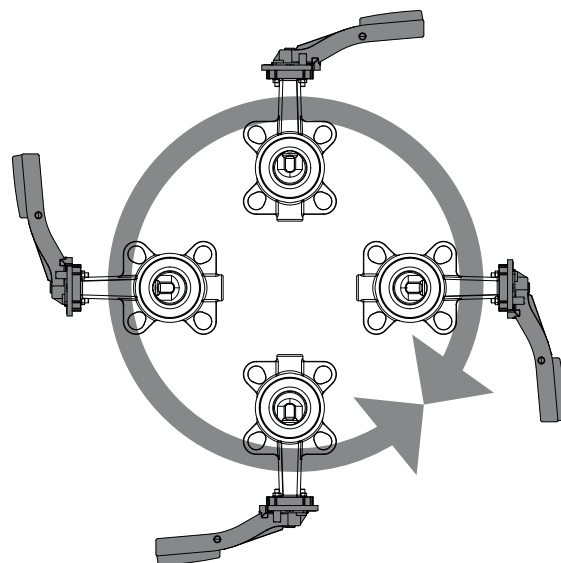

SERIES VBF100

Series VBF125

PED 2014/68/EU, article 4.3

Mtrl.nr: 98141045 • Ritn.nr: 8562 vers. A • Rev. 1910

1

i

360° ✓

-90°/90° ✓

**2**

**3**

**4**

**5**

1/2/3/4=50%  
5/6/7/8=100%

**6**

**i**

<http://www.esbe.eu/global/en/products/rotary-valves>