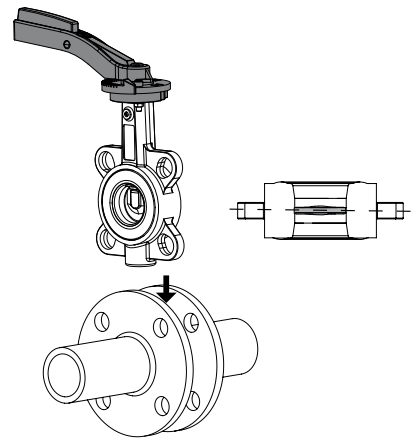

SERIES VBF100

Series VBF125

PED 2014/68/EU, article 4.3

Mtrl.nr: 98141045 • Ritn.nr: 8562 vers. A • Rev. 1910

1

i

360° ✓

-90°/90° ✓

**2**

**3**

**4**

**5**

1/2/3/4=50%  
5/6/7/8=100%

**6**

**i**

<http://www.esbe.eu/global/en/products/rotary-valves>